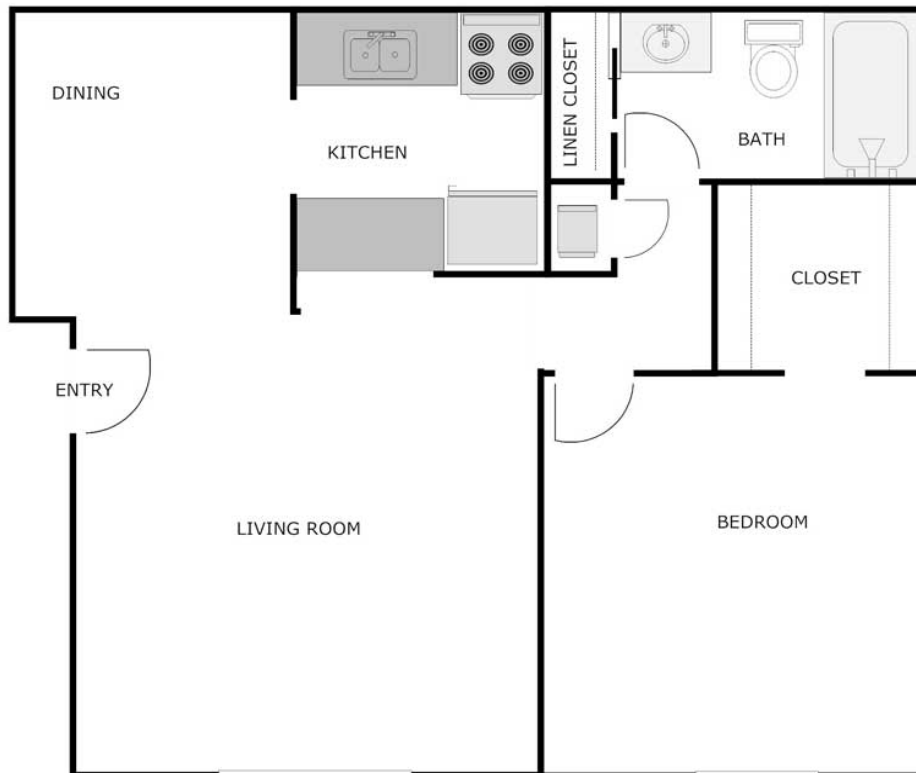

## 1 Bedroom 1 Bath Apartment

RENT

DEPOSIT

DATE AVAILABLE

NOTES

665 Sq. Ft.

[Courtyardapartmentliving.com](http://Courtyardapartmentliving.com)

relax, enjoy, live!